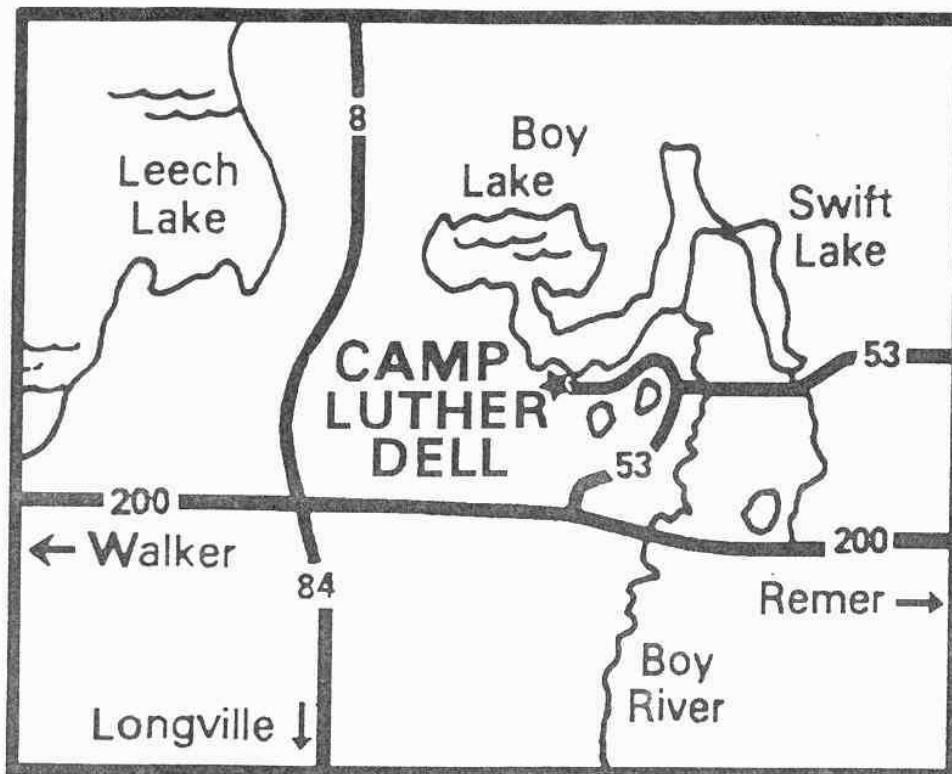

# Directions to Luther Dell

218-566-2329

Summer Season Only

**FROM ST. PAUL:** 694 West to 65 (Central Avenue) - North to 200 - West thru Remer 10 miles - right on County Road 53 - stay to left 6 miles into camp OR 35 to Highway 18 West to 65 North to 200 - West thru Remer 10 miles - right, etc.

**FROM MINNEAPOLIS:** 169 North to Garrison - North on 6 to 200 - West 10 miles - right on County Road 53 - stay to left 6 miles into camp.

Send Mail to: Luther Dell Campers c/o Luther Dell Bible Camp, 2760 S. Boy Lake Drive. N.E., Remer, MN 56672 (Summer Only)